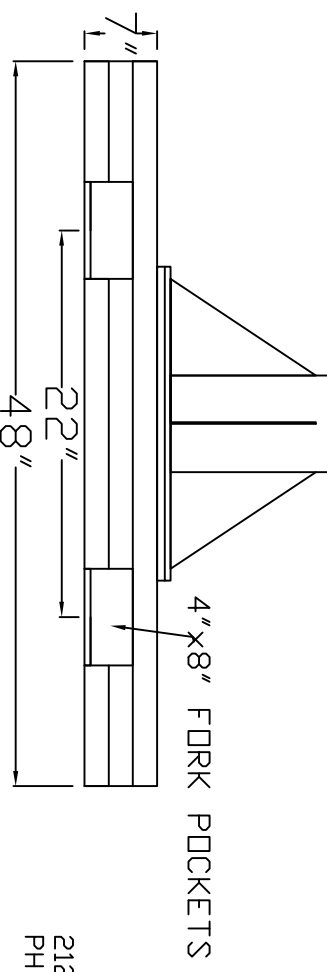

Enclosed Track

PORTABLE BASE JIB

MODEL - MC51228

CAPACITY - 500LBS

WEIGHT - 4,310LBS

12' 0"

4" x 8" FORK POCKETS

2127 W. NORDALE DR, APPLETON, WI 54914
PH - 920-380-0397 FAX - 920-380-0845